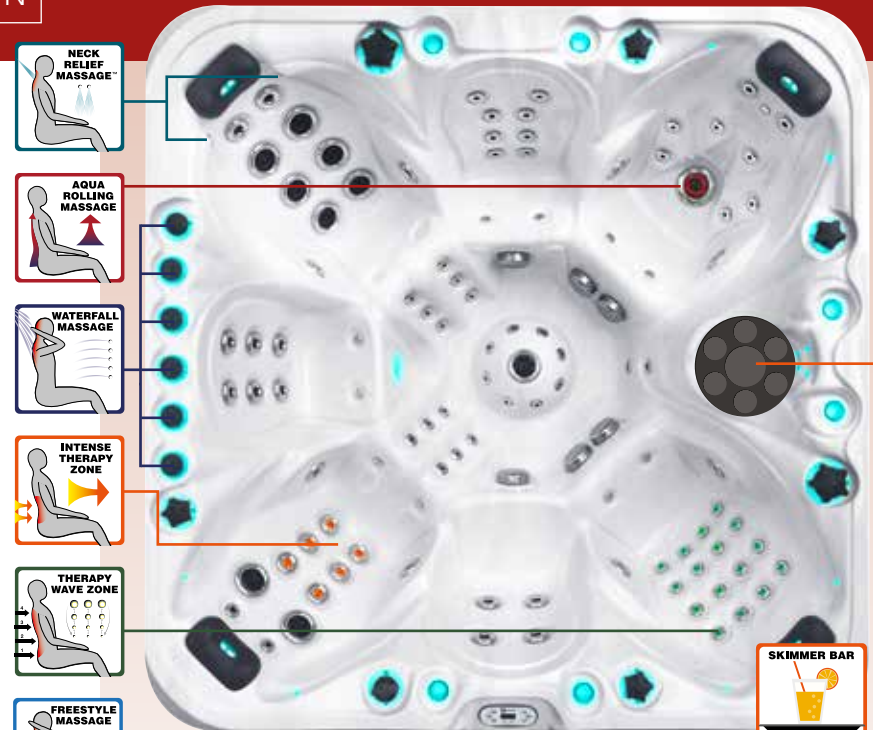

Full specification page 50

EXCITE

EXCLUSIVE COLLECTION

The Excite is a spacious spa that provides room for up to seven people. Full bench seating combined with a variety of massage experiences makes the Excite a unique and highly therapeutic spa. The various massages include Aqua Rolling Massage™, Therapy Wave Zone, Intense Therapy Zone and Waterfall Massage, all of which are designed and patented by Passion Spas. The Excite also comes with propriety features such as the Synergy Water Maintenance System for ease of maintenance and Hybrid Heating™ for added energy efficiency.

Full specification page 50

EUPHORIA

EXCLUSIVE COLLECTION

The Euphoria Spa combines the most innovative spa massage ever developed with a 4-person configuration that provides multiple types of invigorating massage. The Levitation Bed™ was developed by Passion Spas and allows the user to lie face down or face up on the massage bed for a head-to-toe massage on both the front and back of the body. The Euphoria also features a comfortable lounge and bucket seats, creating a plethora of seating and massage experiences, like Aqua Rolling Massage™, Therapy Wave Zone™, Intense Therapy Zone™ and Waterfall Massage™. The 100+ jets allow you to target any part of your body with an invigorating massage, and jet pressure can be controlled throughout the spa. The Euphoria includes our exclusive Synergy Water Maintenance System as well as the full line-up of standard features offered in our Signature Spa Collection.