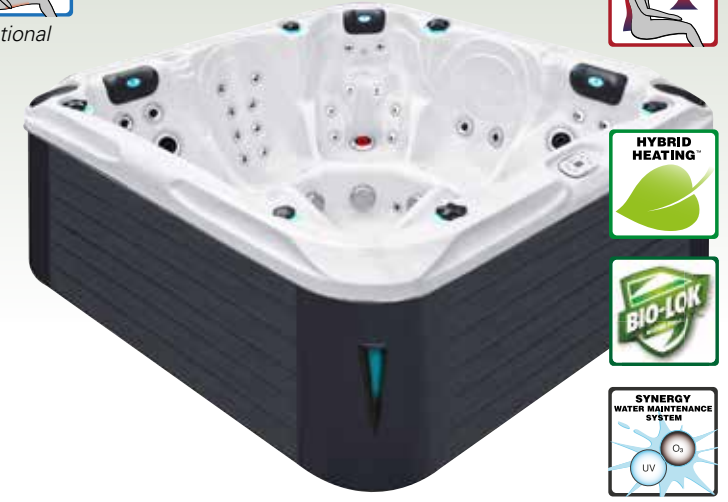

SOLACE

SIGNATURE COLLECTION

The Solace Spa is a 5-person spa with extra-large center seats for a more spacious mid-sized spa. This spa was thoughtfully designed for maximum relaxation and therapeutic benefit. Built with 58 total jets, the Solace has two wide bench seats, two-bucket seats and one lounger. One of the bucket seats features our exclusive Aqua Rolling Massage™, pushing water up your back, creating a vigorous massage effect.

- Dimensions: 213 x 213 x 91 cm
- Number of Seats: 4
- Number of Loungers: 1
- Total Massage Jets: 58
- Skimmer Bar
- Aqua Rolling Massage™
- Soft Air Massage System
- Starbrite Interior Led Light System
- Audio System with Bluetooth
- Wi-Fi Ready
- Hybrid Heating™
- Bio-Lok
- Synergy Water Maintenance System
- Energy Efficient Filtration Pump
- Capacity: 1470 L
- Dry Weight: 380 KG

*optional

DELIGHT

SIGNATURE COLLECTION

Passion Spas is pleased to present the Delight Spa, which is a very popular spa for families due to the variety of seating configurations. There are two comfortable loungers designed for different body lengths and extensive massage therapy with various features, including Passion Spas' propriety Aqua Rolling Massage™. Of course, the Delight Spa incorporates all of the quality construction features Passion Spas is known for, including molded base, synthetic frame, and thick fiberglass laminate backing the acrylic surface; everything needed to ensure the user a lifetime of enjoyment. As with all Passion Spas, the Delight has three layers of insulation, heat-lock design and our award winning Hybrid Heating™, making the spa energy efficient for low-cost operation.