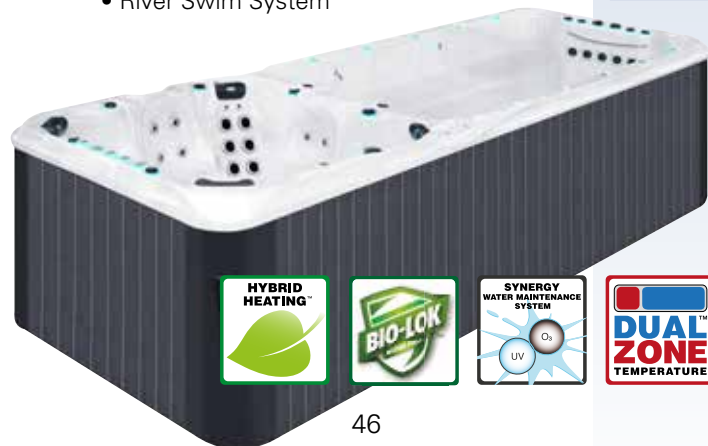

- Dimensions Standard: 708 x 225 x 126 cm
- Dimensions Deep: 708 x 225 x 155 cm
- Number of Seats: 8
- Total Massage Jets: 70
- Turbo Swim Jets: 5
- Floor Swim Jets: 2
- Skimmer Bar
- Aqua Rolling Massage™
- Therapy Wave Zone
- Intense Therapy Zone
- Waterfall Massage
- Starbrite Interior LED light System
- Audio System with Bluetooth
- Wi-Fi Ready
- Hybrid Heating™
- Bio-Lok
- Synergy Water Maintenance System

- Energy Efficient Filtration Pump
- Capacity Standard: 13000 L
- Dry Weight Standard: 1600 KG
- Capacity Deep: 15000 L
- Dry Weight Deep: 1750 KG
- Current-Lift Technology™
- River Swim System

Full specification page 51

PURE COLLECTION

Features

PROFESSIONAL DESIGN

	DREAM	RENEW	RECHARGE	REFRESH	RELAX	REWIND	REPOSE
Seats	3	2	7	4	3	7	3
Loungers	2	1	—	1	2	—	3
StarBrite Interior LED Light System	Standard	Standard	Standard	Standard	Standard	Standard	Standard
Water Fall with LED	—	Standard	—	Standard	Standard	—	Standard
Molded Headrest Soft Pillows	—	3	1	3	3	4	4
Aromatherapy	—	Standard	Standard	Standard	Standard	Standard	Standard

PHYSICAL THERAPY

Aqua Rolling Massage™	—	—	—	—	—	—	—
Water Jets	20	32	46	26	30	40	50
Air Injector Jets	—	8	14	8	6	16	10
Massage Pump	5HP	5HP	5HP	5HP	5HP	5HP	5HP
Filtration Pump	1/4 HP	1/4 HP	1/4 HP	1/4 HP	1/4 HP	1/4 HP	1/4 HP
Air Pump	—	½ HP	½ HP	½ HP	½ HP	½ HP	½ HP

PERFECT WATER

Ozone Jets	—	1	1	1	1	1	1
Ozone Sanitation System	—	Standard	Standard	Standard	Standard	Standard	Standard
Skim Filter	Standard	Standard	Standard	Standard	Standard	Standard	Standard
Gravity Drain	Standard	Standard	Standard	Standard	Standard	Standard	Standard
Synergy Water Maintenance System	—	—	—	—	—	—	—

PLANET FRIENDLY

Heat Lock System	Standard	Standard	Standard	Standard	Standard	Standard	Standard
Polyurethane Urethane Insulation	Standard	Standard	Standard	Standard	Standard	Standard	Standard
Triple Layer Insulation	—	Standard	Standard	Standard	Standard	Standard	Standard
Hybrid Heating™	Standard	Standard	Standard	Standard	Standard	Standard	Standard
5/4 Ultra Efficient Walk – On Cover	Optional	Optional	Optional	Optional	Optional	Optional	Optional

PRECISION ENGINEERING

Synthetic Maintenance Free Cabinet	Standard	Standard	Standard	Standard	Standard	Standard	Standard
Everlast™ Synthetic Floor	—	Standard	Standard	Standard	Standard	Standard	Standard
Durable Synthetic Support structure	—	Standard	Standard	Standard	Standard	Standard	Standard

PROTECTION FOR YOU

Warranty Equipment	2 Year	2 Year	2 Year	2 Year	2 Year	2 Year	2 Year
Warranty Surface	5 Year	5 Year	5 Year	5 Year	5 Year	5 Year	5 Year
Warranty Structure	10 Year	10 Year	10 Year	10 Year	10 Year	10 Year	10 Year