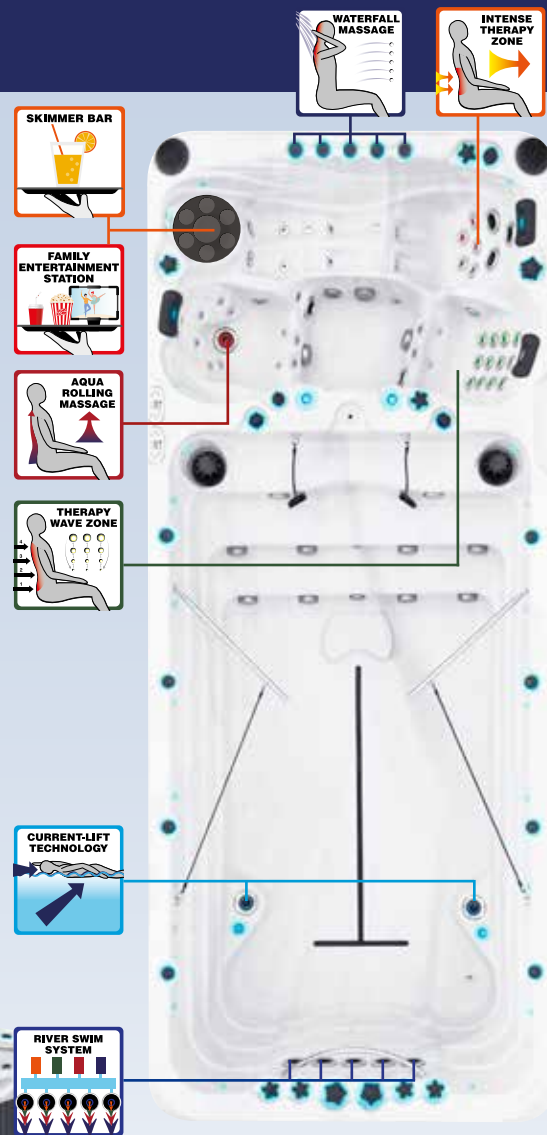

SPIRIT / SPIRIT DEEP

FITNESS COLLECTION

The Spirit Swim Spa combines our innovative Current Lift Technology™ with a generous lineup of unique massage therapy options: the Aqua Rolling Massage™, the Intense Therapy Zone™, the Therapy Wave Zone™ and the Waterfall Massage™. The Spirit is divided into separate swim and spa sections, and you can vary the temperature between the two. This configuration allows you to enjoy a cool, comfortable workout followed by a warm, soothing soak. The Spirit's Dual Zone heating system gives you the best of both worlds – swimming and relaxing – in a single swim spa. Passion Spas is the only Swim Spa manufacturer in the world to offer Current-Lift Technology™ (page 37), enabling the swimmer to remain prone on the water surface at any degree of current intensity.

- Dimensions Standard: 540 x 228 x 128 cm
- Dimensions Deep: 540 x 228 x 152 cm
- Number of Seats: 2
- Number of loungers: 1
- Total Massage Jets: 60
- Turbo Swimjets: 5
- Floor Swimjets: 2
- Skimmer Bar
- Aqua Rolling Massage™
- Therapy Wave Zone
- Intense Therapy Zone
- Waterfall Massage
- Starbrite Interior LED light System
- Audio System with Bluetooth
- Wi-Fi Ready
- Hybrid Heating™
- Bio-Lok
- Synergy Water Maintenance System

- Energy Efficient Filtration Pump
- Capacity Standard: 12000 L
- Dry Weight Standard: 1550 KG
- Capacity Deep: 14000 L
- Dry Weight Deep: 1700 KG
- Current-Lift Technology™
- River Swim System

44

*optional