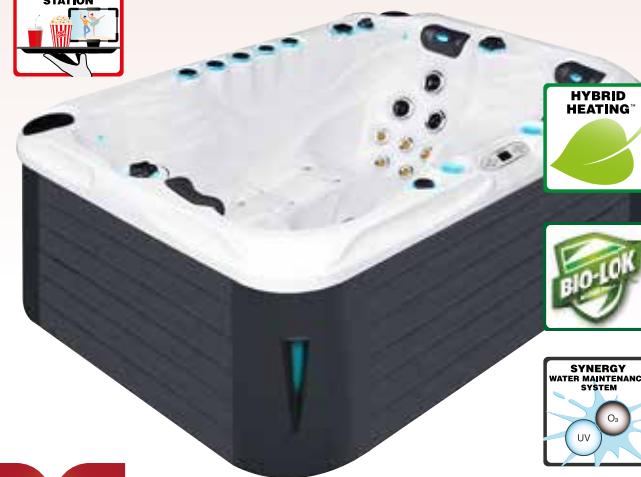

SENSATION

EXCLUSIVE COLLECTION

Efficient use of space and exceptional variety of massage experiences define the Sensation Spa. The offset bucket seats allow the users to face each other without having to share foot space, and the comfortable lounge seat allows even a tall person to recline in comfort. The Sensation is equipped with a multitude of massage experiences, including our exclusive Aqua Rolling Massage™ that pampers and massages your body just like a real masseuse. Multiple types of massage, substantial jets, water fountains, audio system and our exclusive Synergy Water Maintenance System combine to make the Sensation the most highly featured 3-person spa available.

- Dimensions: 230 x 155 x 91 cm
- Number of Seats: 2
- Number of Loungers: 1
- Total Massage Jets: 60
- Skimmer Bar
- Aqua Rolling Massage™
- Therapy Wave Zone
- Intense Therapy Zone
- Waterfall Massage
- Soft Air Massage System
- Starbrite Interior Led Light System
- Audio System with Bluetooth
- Wi-Fi Ready
- Hybrid Heating™
- Bio-Lok
- Synergy Water Maintenance System
- Energy Efficient Filtration Pump
- Capacity: 875 L
- Dry Weight: 275 KG

FELICITY

EXCLUSIVE COLLECTION