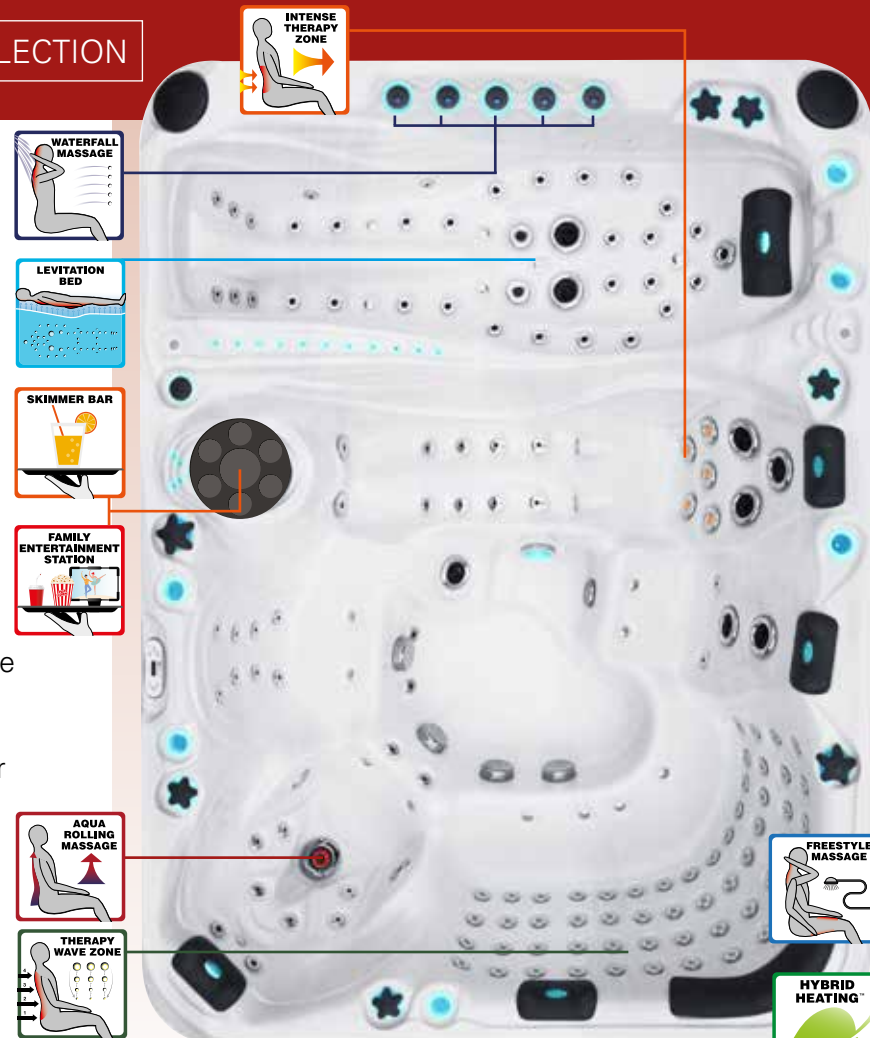

The Ecstatic is a seven-person oasis that incorporates all standard features from the Exclusive Collection, and then some. It has five seats, one lounge, and one Levitation Bed. The Levitation Bed is the most innovative spa feature available on the market today, allowing you to lay face up or face down for the most relaxing whole-body massage imaginable. The Ecstatic also now boasts our Therapy Wave Zone, a massage feature that uses jets to work the muscles in the back, as well as a Waterfall Massage that concentrates on the neck. Additional features include an audio system, our Aqua Rolling Massage™, aromatherapy, Synergy Water Maintenance System, and over 150 therapeutic massage jets. In short, this model is packed with many cutting-edge features designed to provide the most relaxing, renewing hydrotherapy experience imaginable.

Full specification page 50