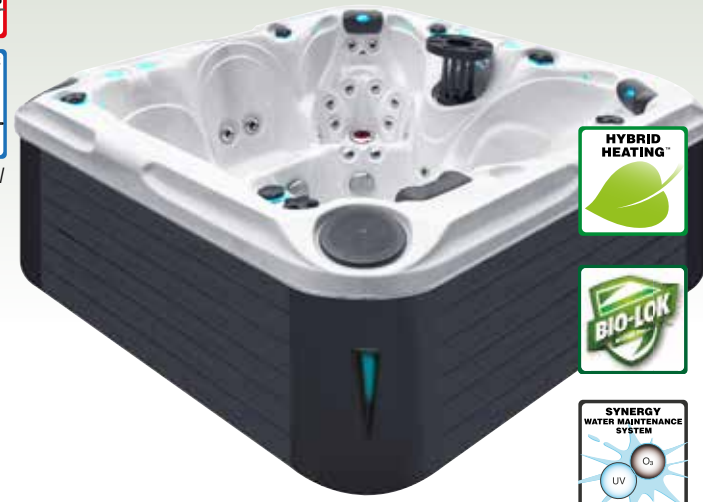

SOLACE

SIGNATURE COLLECTION

The Solace Spa is a 5-person spa with extra-large center seats for a more spacious mid-sized spa. This spa was thoughtfully designed for maximum relaxation and therapeutic benefit. Built with 58 total jets, the Solace has two wide bench seats, two-bucket seats and one lounger. One of the bucket seats features our exclusive Aqua Rolling Massage™, pushing water up your back, creating a vigorous massage effect.

- Dimensions: 213 x 213 x 91 cm
- Number of Seats: 4
- Number of Loungers: 1
- Total Massage Jets: 58
- Skimmer Bar
- Aqua Rolling Massage™
- Soft Air Massage System
- Starbrite Interior Led Light System
- Audio System with Bluetooth
- Wi-Fi Ready
- Hybrid Heating™
- Bio-Lok
- Synergy Water Maintenance System
- Energy Efficient Filtration Pump
- Capacity: 1470 L
- Dry Weight: 380 KG

*optional

DELIGHT

SIGNATURE COLLECTION

Passion Spas is pleased to present the Delight Spa, which is a very popular spa for families due to the variety of seating configurations. There are two comfortable loungers designed for different body lengths and extensive massage therapy with various features, including Passion Spas' propriety Aqua Rolling Massage™. Of course, the Delight Spa incorporates all of the quality construction features Passion Spas is known for, including molded base, synthetic frame, and thick fiberglass laminate backing the acrylic surface; everything needed to ensure the user a lifetime of enjoyment. As with all Passion Spas, the Delight has three layers of insulation, heat-lock design and our award winning Hybrid Heating™, making the spa energy efficient for low-cost operation.