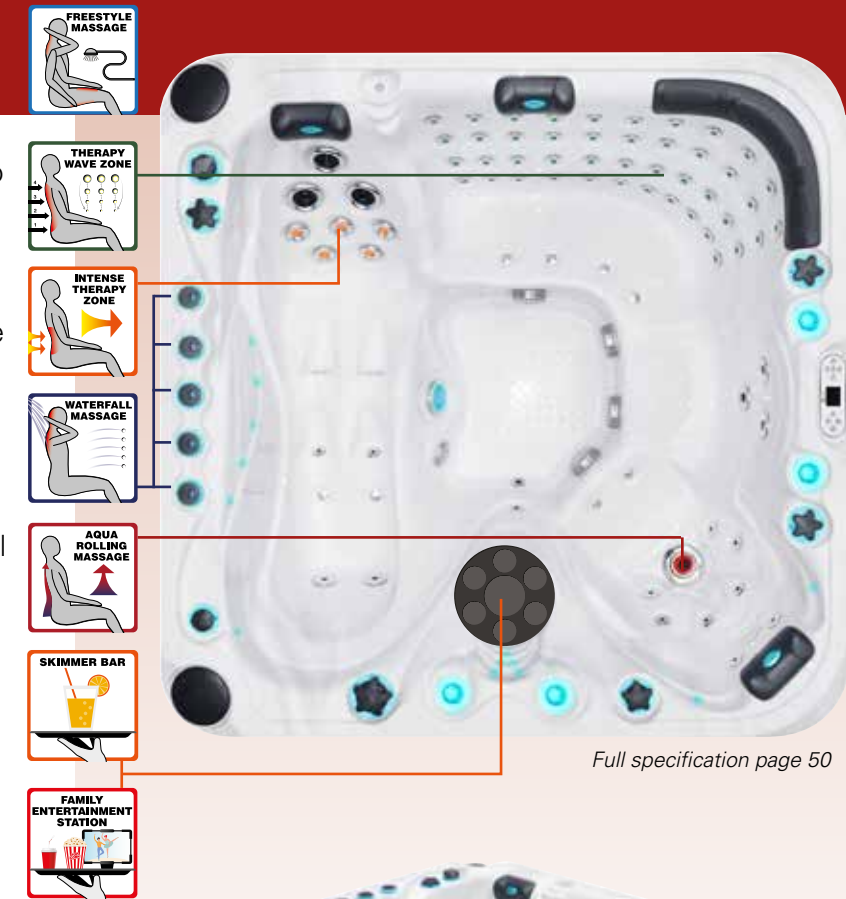

- Dimensions: 230 x 155 x 91 cm
- Number of Seats: 2
- Number of Loungers: 1
- Total Massage Jets: 60
- Skimmer Bar
- Aqua Rolling Massage™
- Therapy Wave Zone
- Intense Therapy Zone
- Waterfall Massage
- Soft Air Massage System
- Starbrite Interior Led Light System
- Audio System with Bluetooth
- Wi-Fi Ready
- Hybrid Heating™
- Bio-Lok
- Synergy Water Maintenance System
- Energy Efficient Filtration Pump
- Capacity: 875 L
- Dry Weight: 275 KG

Full specification page 50

FELICITY

EXCLUSIVE COLLECTION

As part of the Exclusive Collection, the Felicity lives up to its name. The two-person Wave Bench allows for a cozy side-by-side massage for you and your significant other, to enjoy the Wave sensation together. And, as part of the Exclusive Collection, the Felicity incorporates the most advanced and exciting massage experience we offer. Aqua Rolling Massage™, Therapy Wave Zone™, Waterfall Massage™, and Intense Therapy Zone™, are all standard in this amazing spa. Of course, the Felicity also includes an audio system, Synergy Water Maintenance System, and our exclusive Hybrid Heating™, making it a truly deluxe spa that will provide years of delightful therapeutic relaxation for you and your family.

- Dimensions: 213 x 213 x 91 cm
- Number of Seats: 4
- Number of Loungers: 1
- Total Massage Jets: 78
- Skimmer Bar
- Aqua Rolling Massage™
- Therapy Wave Zone
- Intense Therapy Zone
- Waterfall Massage
- Soft Air Massage System
- Starbrite Interior Led Light System
- Audio System with Bluetooth
- Wi-Fi Ready
- Hybrid Heating™
- Bio-Lok
- Synergy Water Maintenance System
- Energy Efficient Filtration Pump
- Capacity: 1490 L
- Dry Weight: 390 KG