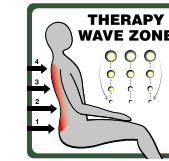

Flexible Massage Device

With the Flexible Massage Device you can manually determine at which area of your body you want to receive your therapeutic massage.

The rotating jet stimulates your muscles by rubbing with vibrating warm water even above the waterline. This way you can flexibly guide your massage to your shoulder, hip, knee or ankle or any place you need warm water massage.

Neck Relief Massage™

The Neck Relief Massage™ is a new therapy specially created by Passion Spas which focuses on loosening your neck muscles by massaging from top to bottom your neck. Your muscles are rubbed by the warm water therapy. This massage

technique will improve blood circulation, makes you feel positive and give an energy boost.

Waterfall Massage™

Imagine a continuous stream of cascading, warm water falling gently on your neck and shoulders. This is the sensation you experience when enjoying the delightful effects of our innovative Waterfall Massage™. When finished,

you will exit the spa with your upper back and neck feeling totally and completely relaxed.

Therapy Wave Zone™

The Therapy Wave Zone™ is a massage that starts at the lower back, and slowly works its way up from your lower back to your shoulders and neck. The sensation mimics a cushioned rolling pin running up and down your back, soothing your