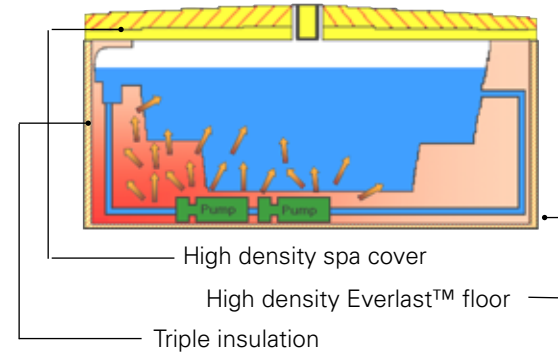

Heat Lock System