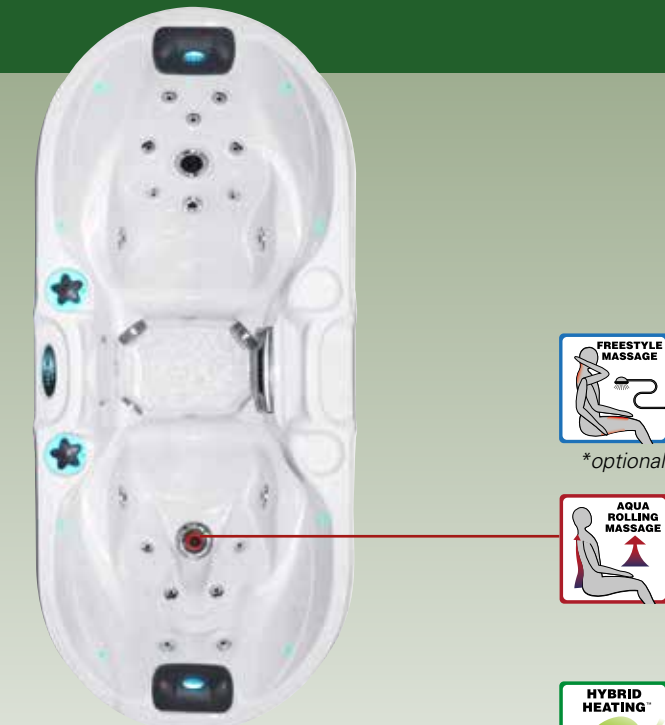

BLISS

SIGNATURE COLLECTION

The compact Bliss Spa is the ideal spa for condo or apartment living. This two person spa has a footprint of just 225 x 100 cm, and is loaded with features. Two deep and wide seats allow you and your significant other to relax in spacious comfort. Integral arm rests, drink holders and separate jet controls make the Bliss both practical and comfortable. One of the seats even incorporates our exclusive Aqua Rolling Massage™ system for the ultimate in back therapy.

- Dimensions: 225 x 100 x 80 cm
- Number of Seats: 2
- Total Massage Jets: 22
- Aqua Rolling Massage™
- Starbrite Interior Led Light System
- Hybrid Heating™
- Bio-Lok
- Synergy Water Maintenance System
- Energy Efficient Filtration Pump
- Capacity: 650 L
- Dry Weight: 150 KG

*optional

Full specification page 48