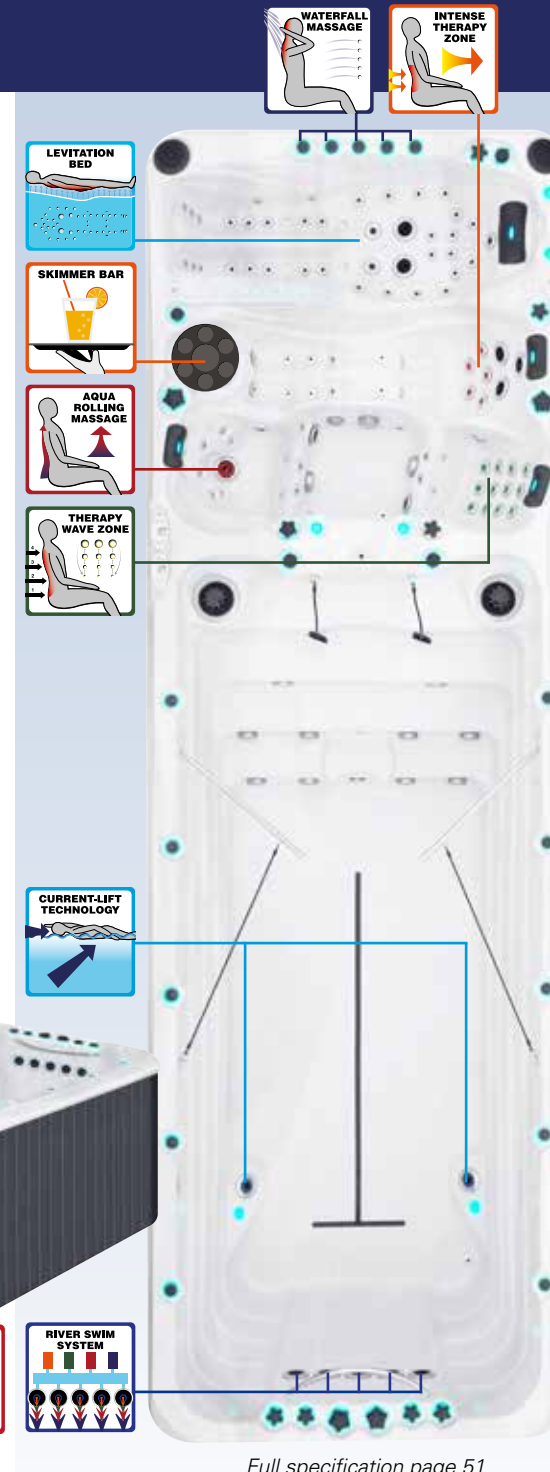

Full specification page 51